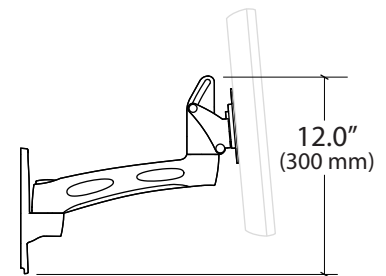

HD Wall Mount

Mounting Plate Hole Pattern

Wall Mounting Hole pattern

Range of Motion

up to 40°
(varies by display width)

up to 180°
(varies by display width)

pivots 180°

tilts +15°/-5°

display rotates 360°