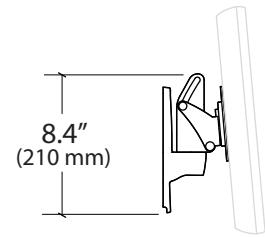

HD Wall Mount

Mounting Plate Hole Pattern

Wall Mounting Hole pattern

Range of Motion

up to 40°
(varies by display width)

up to 180°
(varies by display width)

pivots 180°

tilts +15°/-5°

display rotates 360°