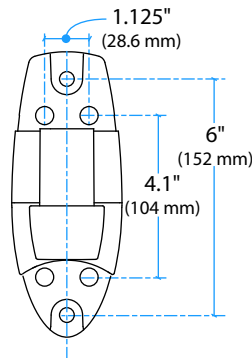

HD Wall Mount

Mounting Plate Hole Pattern

Wall Mounting Hole pattern

Range of Motion

up to 40°
(varies by display width)

up to 180°
(varies by display width)

pivots 180°

tilts +15°/-5°

display rotates 360°