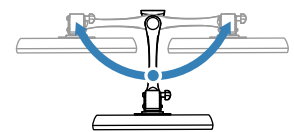

HD Wall Mount

Mounting Plate Hole Pattern

Wall Mounting Hole pattern

Range of Motion

up to 40°
(varies by display width)

up to 180°
(varies by display width)

pivots 180°

tilts +15°/-5°

display rotates 360°