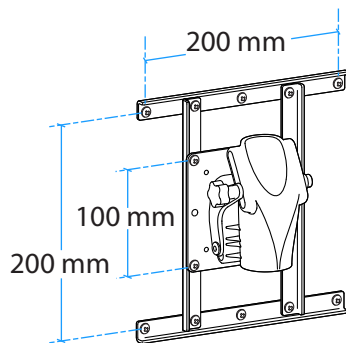

HD Wall Mount

Mounting Plate Hole Pattern

Wall Mounting Hole pattern

Range of Motion

up to 40°
(varies by display width)

up to 180°
(varies by display width)

pivots 180°

tilts +15°/-5°

display rotates 360°