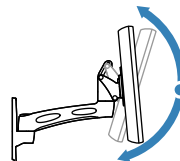

HD Wall Mount

Mounting Plate Hole Pattern

Wall Mounting Hole pattern

Range of Motion

up to 40°
(varies by display width)

up to 180°
(varies by display width)

pivots 180°

tilts +15°/-5°