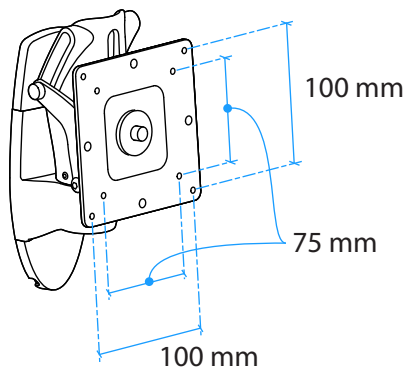

HD Wall Mount

Mounting Plate Hole Pattern

Wall Mounting Hole pattern

Range of Motion

up to 40°
(varies by display width)

up to 180°
(varies by display width)

pivots 180°

tilts +15°/-5°

display rotates 360°