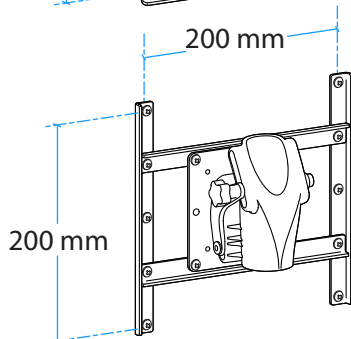

HD Wall Mount

Mounting Plate Hole Pattern

Wall Mounting Hole pattern

Range of Motion

up to 40°
(varies by display width)

up to 180°
(varies by display width)

pivots 180°

tilts +15°/-5°

display rotates 360°