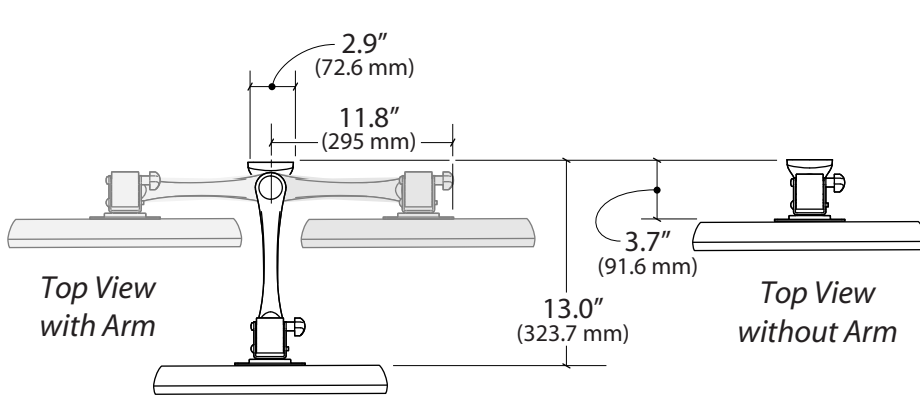

HD Wall Mount

Mounting Plate Hole Pattern

Wall Mounting Hole pattern

Range of Motion

up to 40°
(varies by display width)

up to 180°
(varies by display width)

pivots 180°

tilts +15°/-5°

display rotates 360°