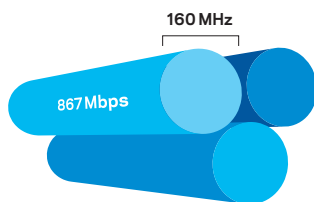

#### AC1900 Class

3 x 80 MHz at 433 Mbps = 1.3 Gbps

#### Tri-Stream 160

3 x 160 MHz at 867 Mbps = 2.6 Gbps

TRI-STREAM 160 WITH 2X BANDWIDTH FOR THE FASTEST 5 GHz BAND OF ANY ROUTER\*