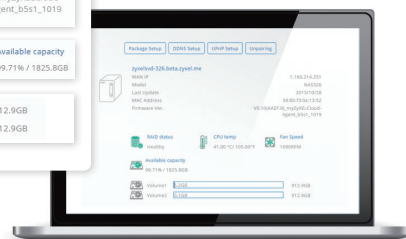

### Create a shared cloud space for people without NAS

Provide your cloud space for your friends or family members when you share a folder from ZyXEL NAS326 with the ZyXEL Drive mobile app. Your friends and family members don't need to purchase an additional NAS—just install the ZyXEL Drive mobile app on their favorite mobile devices.

### Protecting your data from accidents

The ZyXEL NAS326 comes with RAID 1 capability that clone contents from one drive to another; in case one of the drives is damaged or corrupted, you still have another drive to restore or use from.

### Get up and running quickly with our easy-to-use interface

ZyXEL NSM 5.2 intelligent desktop provides a rich feature set of tools with an easy-to-understand GUI design to get your things done quickly. The multitasking capability through multi-window interface enables you to quickly get applications up and running.

### Check NAS while you're away

Do you have several ZyXEL NAS and want to quickly check their health status? Get an instant glance of their health status by visiting the myZyXELcloud Web portal—even you're away from home, or you can also install it in someone's home. With the myZyXELcloud Web portal, you get a clear dashboard to see if anything needs attention.