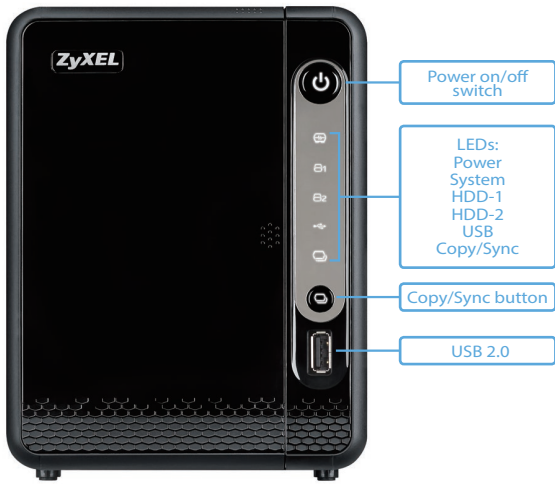

Front Panel