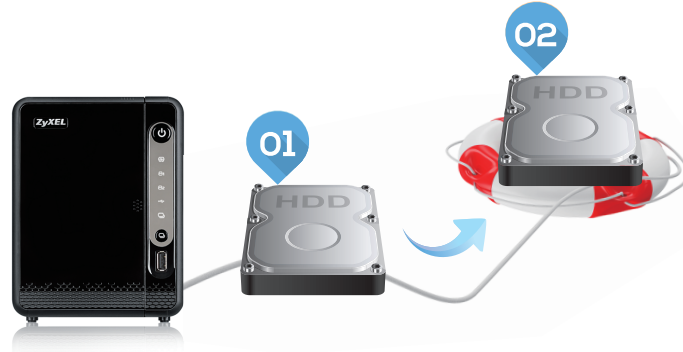

### Instantly access and share your files wherever you are

The ZyXEL Drive mobile app gives you the freedom to access and share files from your NAS326 wherever you are. Rest assured that the files are securely shared through private peer-to-peer (P2P) connections to only those with your permission.

### Create a shared cloud space for people without NAS

Provide your cloud space for your friends or family members when you share a folder from ZyXEL NAS326 with the ZyXEL Drive mobile app. Your friends and family members don't need to purchase an additional NAS—just install the ZyXEL Drive mobile app on their favorite mobile devices.

### Protecting your data from accidents

The ZyXEL NAS326 comes with RAID 1 capability that clone contents from one drive to another; in case one of the drives is damaged or corrupted, you still have another drive to restore or use from.