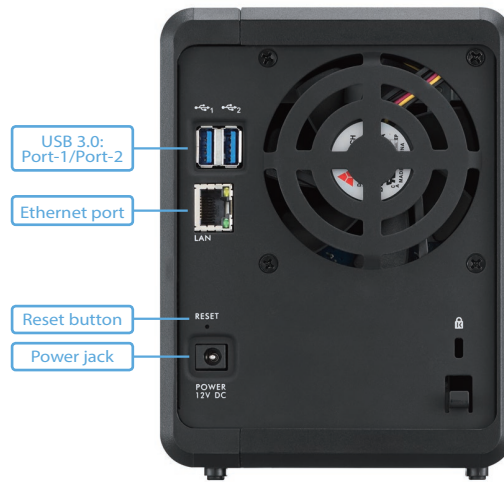

Rear Panel

For more product information, visit us on the web at www.ZyXEL.com

Copyright © 2018 ZyXEL Communications Corp. All rights reserved. ZyXEL, ZyXEL logo are registered trademarks of ZyXEL Communications Corp. All other brands, product names, or trademarks mentioned are the property of their respective owners. All specifications are subject to change without notice.