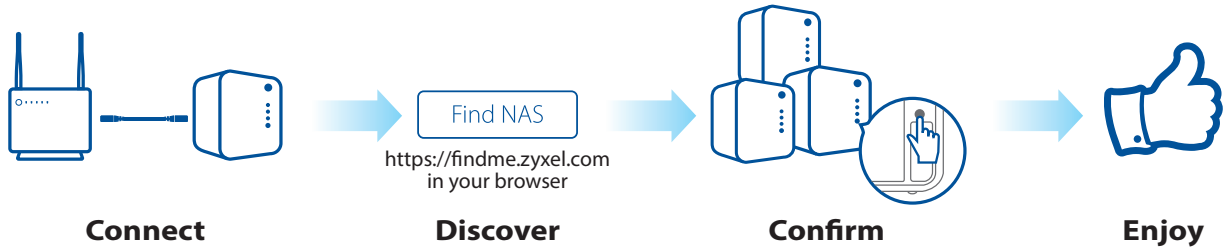

### Start using ZyXEL NAS instantly with help from FindMe

With ZyXEL FindMe, it takes only four easy steps to discover your NAS on the home network and to get you in control within 15 seconds! There's no need to install a NAS utility and you save ten minutes performing the otherwise very complicated installation process!