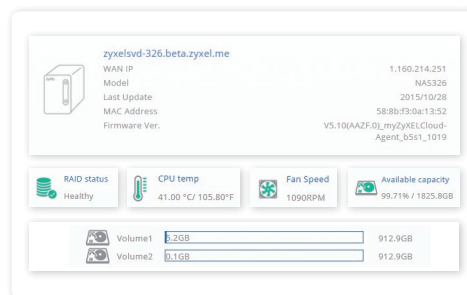

### Create a shared cloud space for people without NAS

Provide your cloud space for your friends or family members when you share a folder from ZyXEL NAS326 with the ZyXEL Drive mobile app. Your friends and family members don't need to purchase an additional NAS—just install the ZyXEL Drive mobile app on their favorite mobile devices.

### Protecting your data from accidents

The ZyXEL NAS326 comes with RAID 1 capability that clone contents from one drive to another; in case one of the drives is damaged or corrupted, you still have another drive to restore or use from.

### Check NAS while you're away

Do you have several ZyXEL NAS and want to quickly check their health status? Get an instant glance of their health status by visiting the myZyXELcloud Web portal—even you're away from home, or you can also install it in someone's home. With the myZyXELcloud Web portal, you get a clear dashboard to see if anything needs attention.