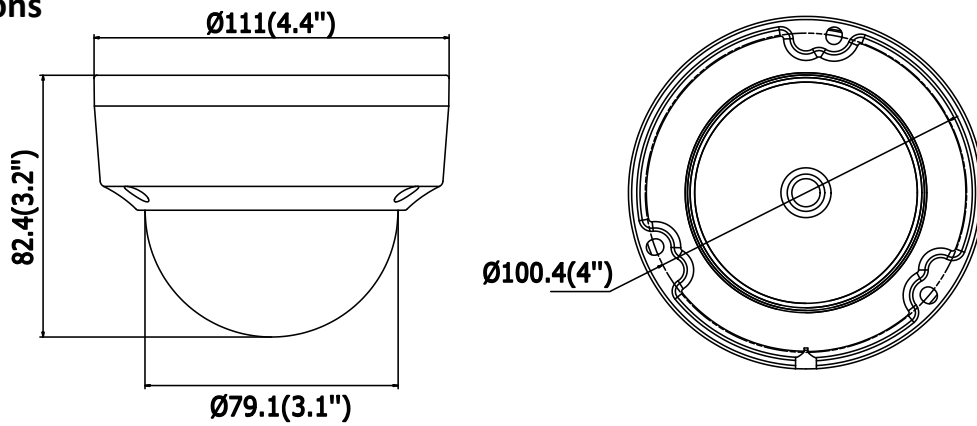

Dimensions

Unit: mm

Accessories

DS-1259ZJ

DS-1272ZJ-110

DS-1272ZJ-110B

DS-1271ZJ-110

DS-1280ZJ-DM18

DS-1276ZJ

DS-1275ZJ

DS-1250ZJ

Distributed by